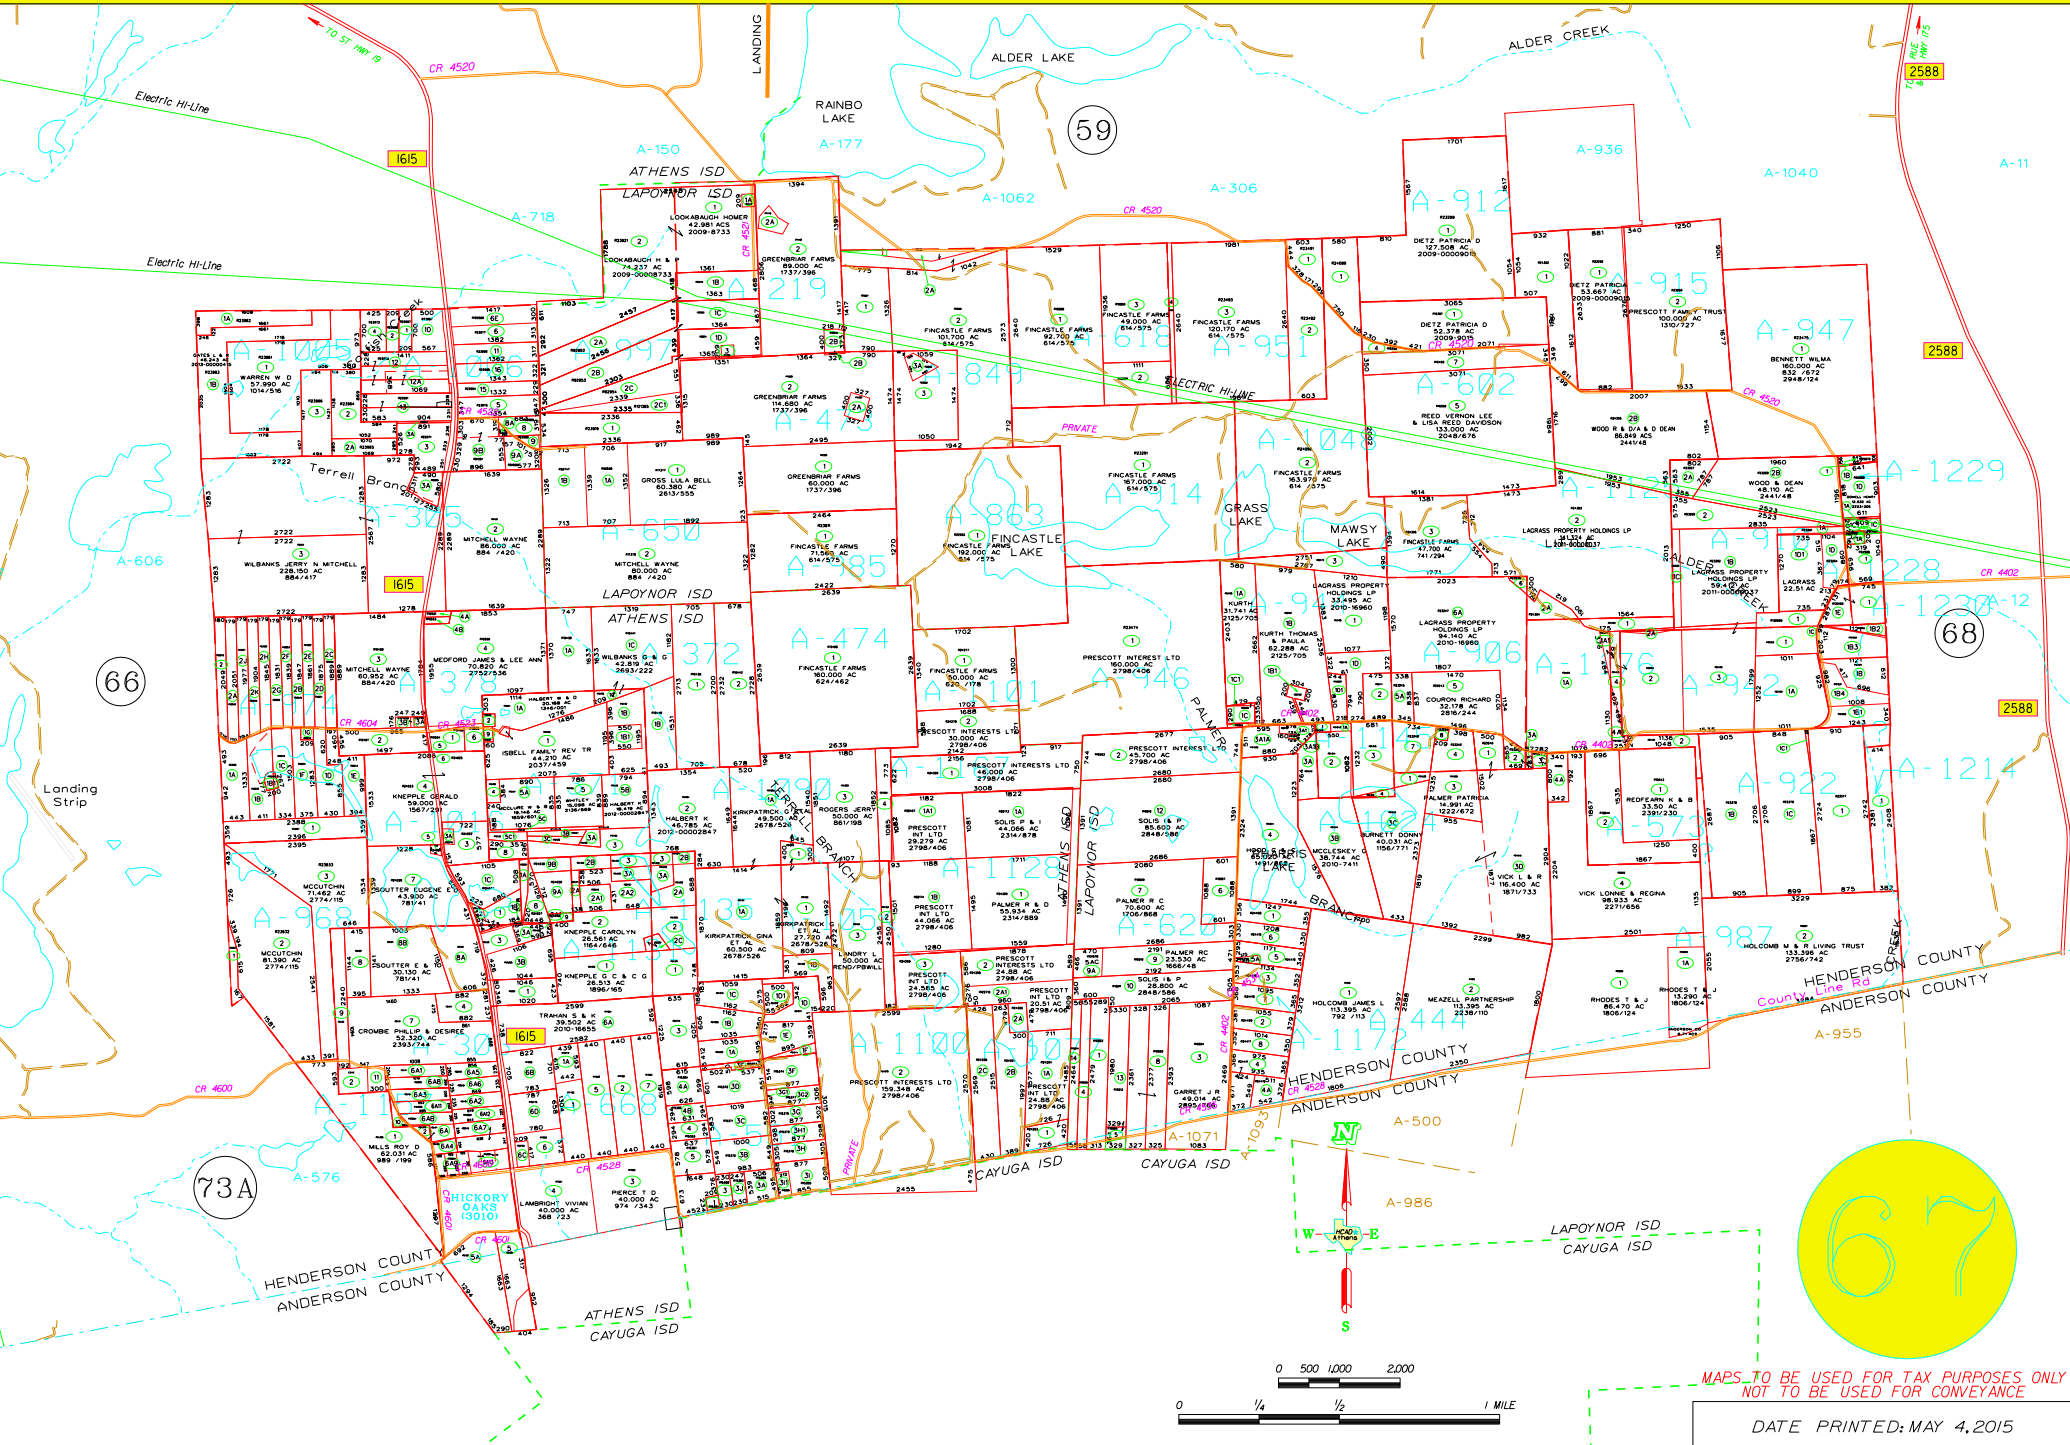

HENDERSON COUNTY APPRAISAL DISTRICT - ATHENS & LAPOYNOR ISD

MAPS TO BE USED FOR TAX PURPOSES ONLY NOT TO BE USED FOR CONVEYANCE

DATE PRINTED: MAY 4, 2015