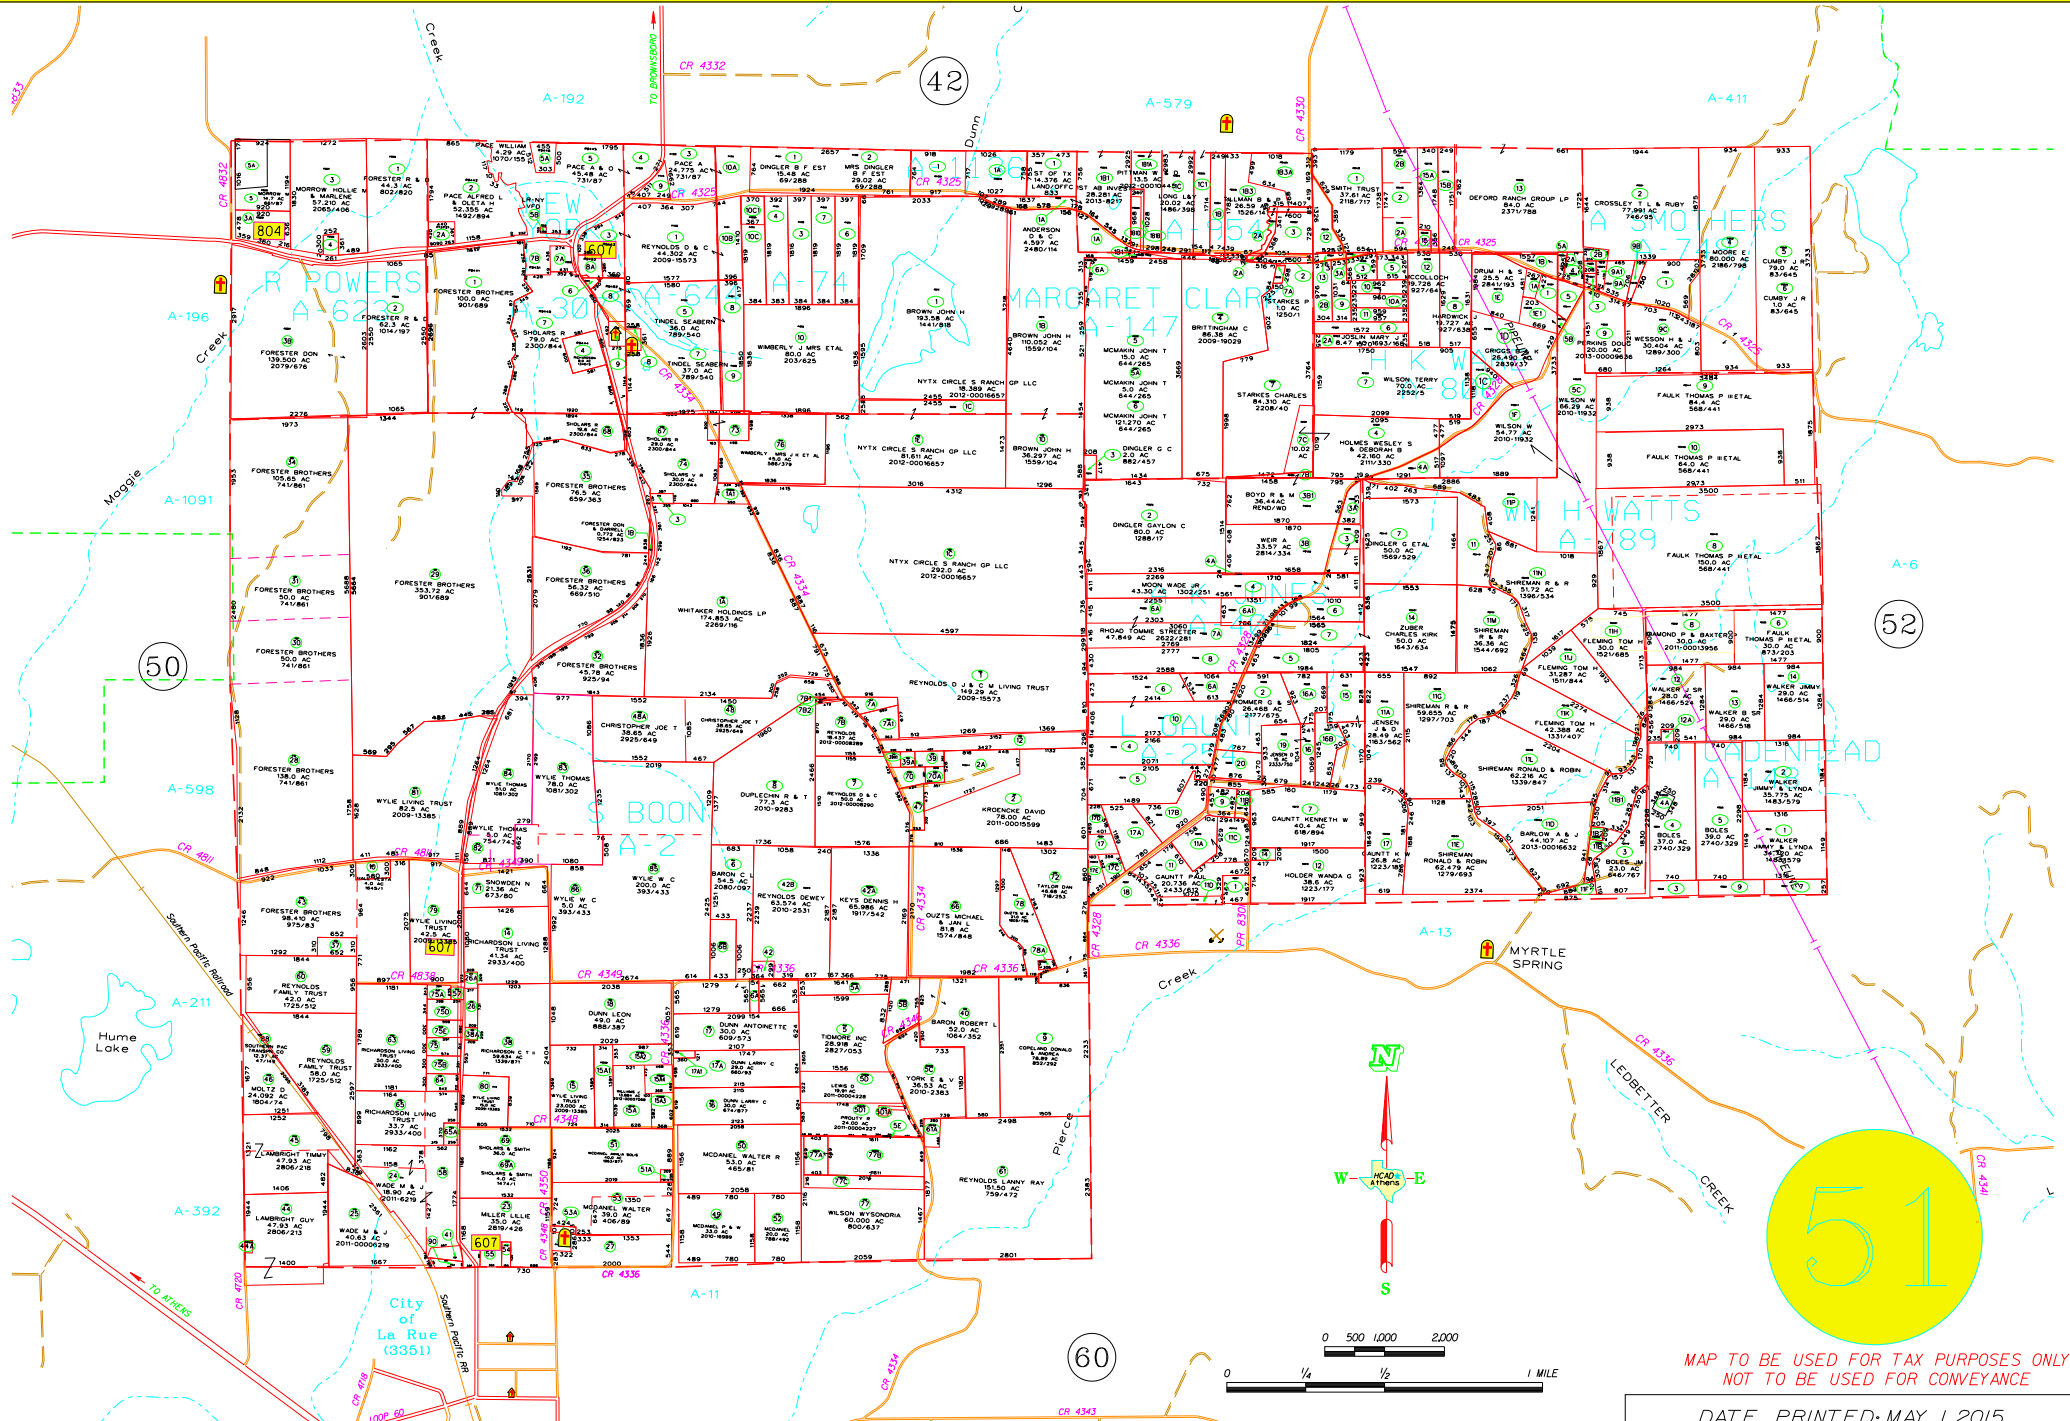

HENDERSON COUNTY APPRAISAL DISTRICT- LAPOYNOR ISD

51

MAP TO BE USED FOR TAX PURPOSES ONLY
NOT TO BE USED FOR CONVEYANCE

DATE PRINTED: MAY 1, 2015