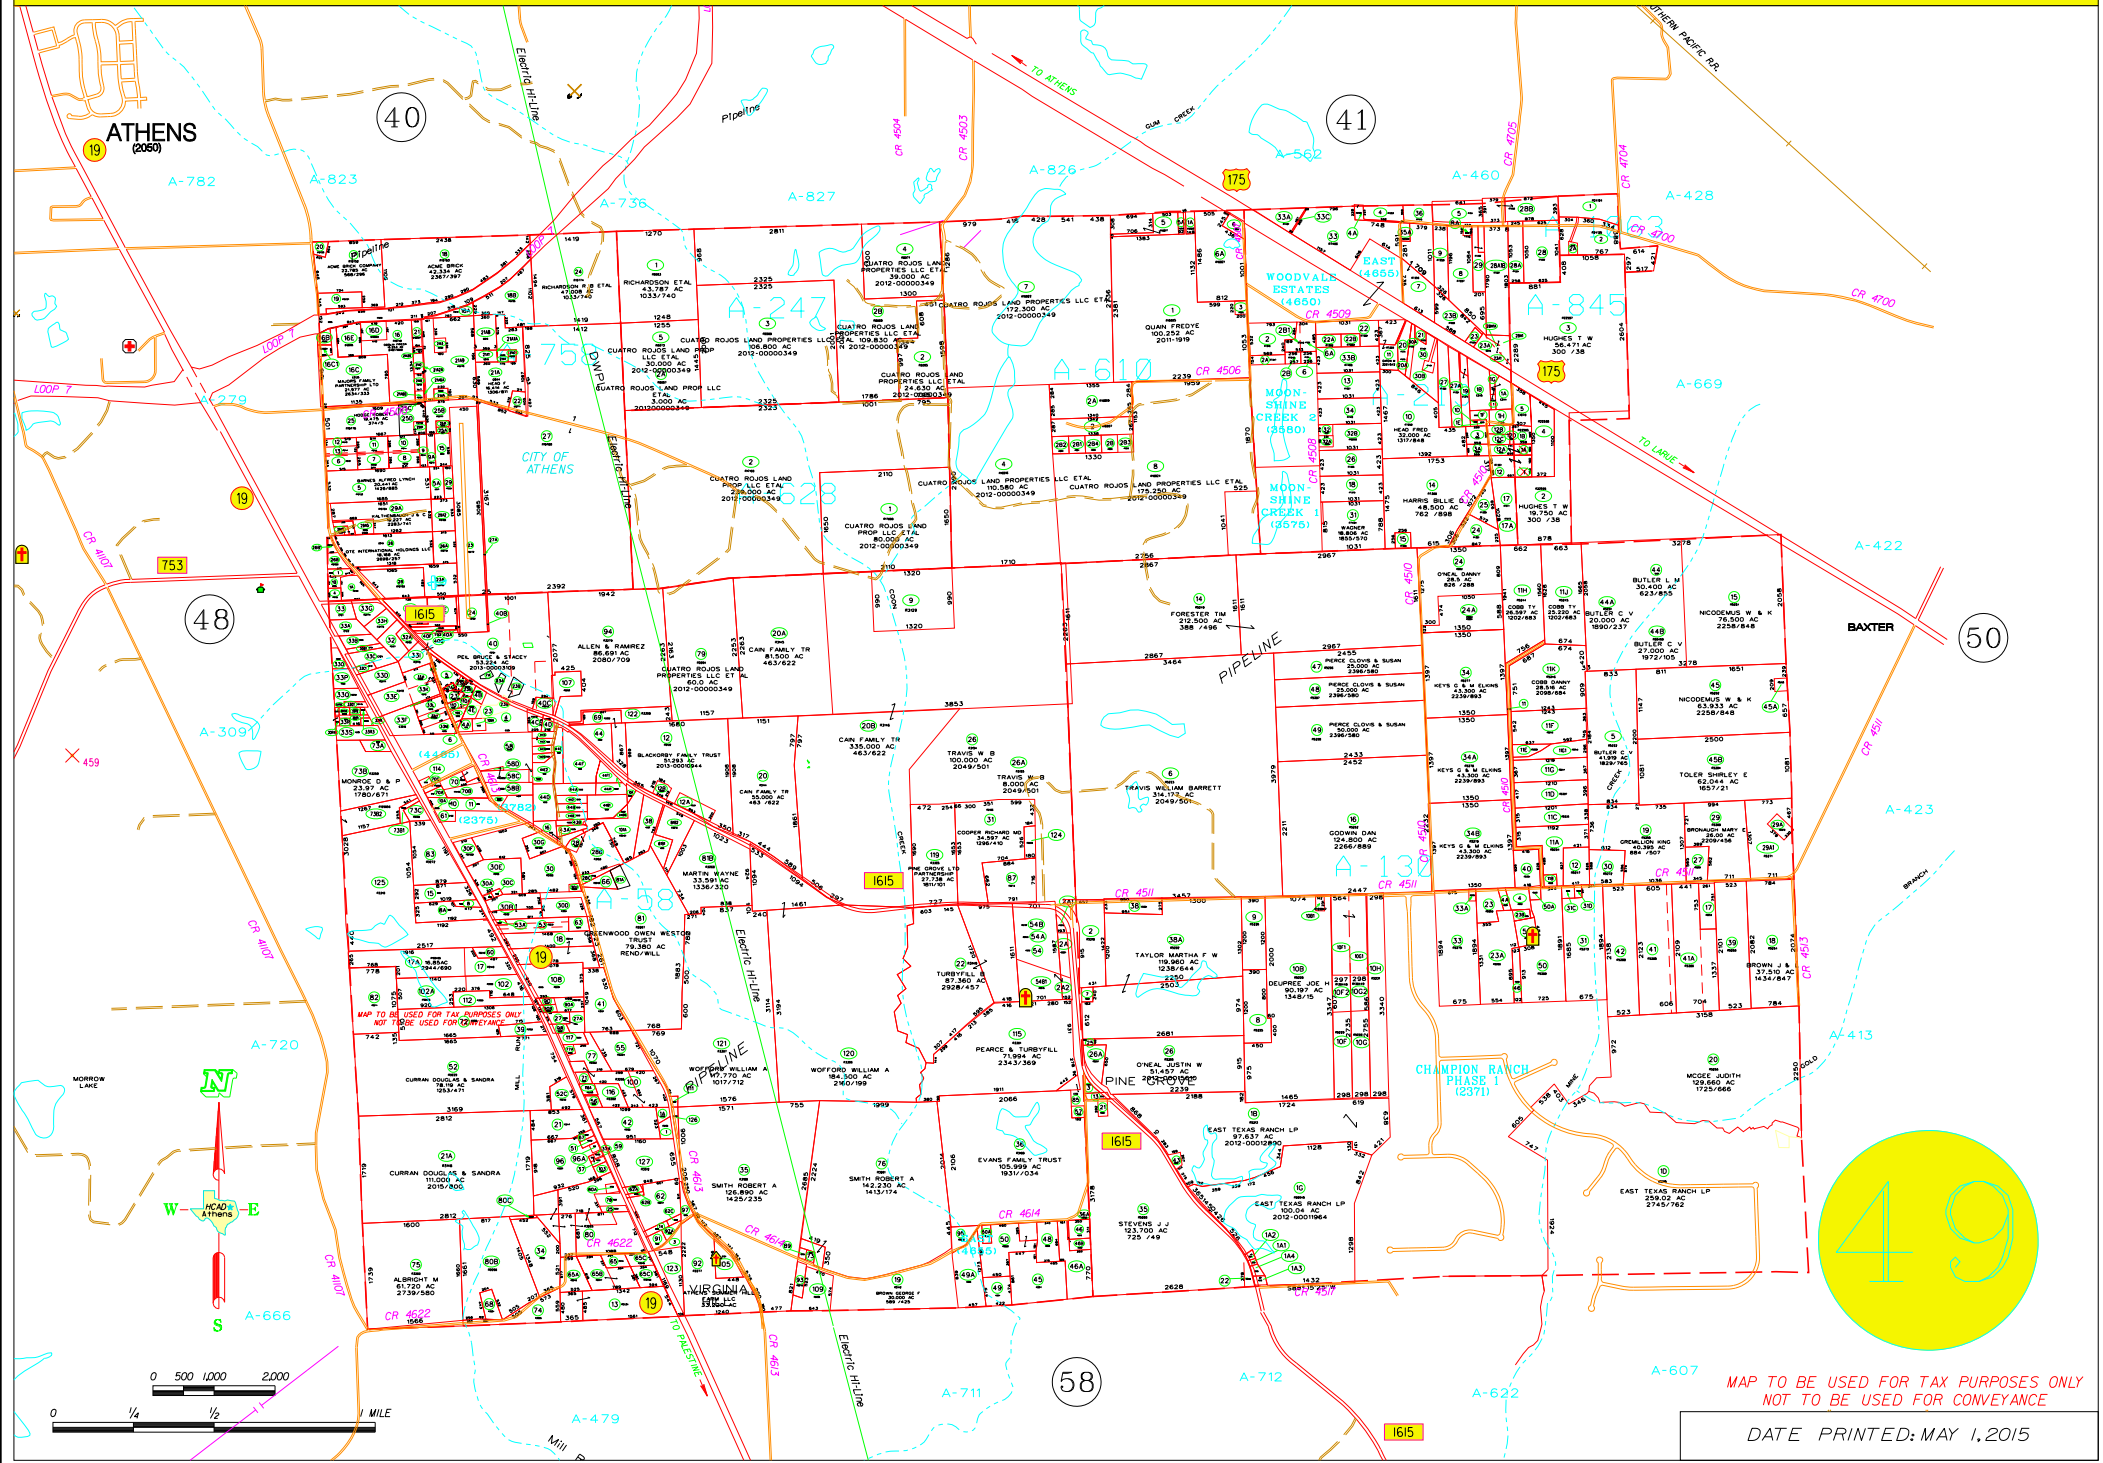

HENDERSON COUNTY APPRAISAL DISTRICT - ATHENS ISD

MAP TO BE USED FOR TAX PURPOSES ONLY
NOT TO BE USED FOR CONVEYANCE

DATE PRINTED: MAY 1, 2015