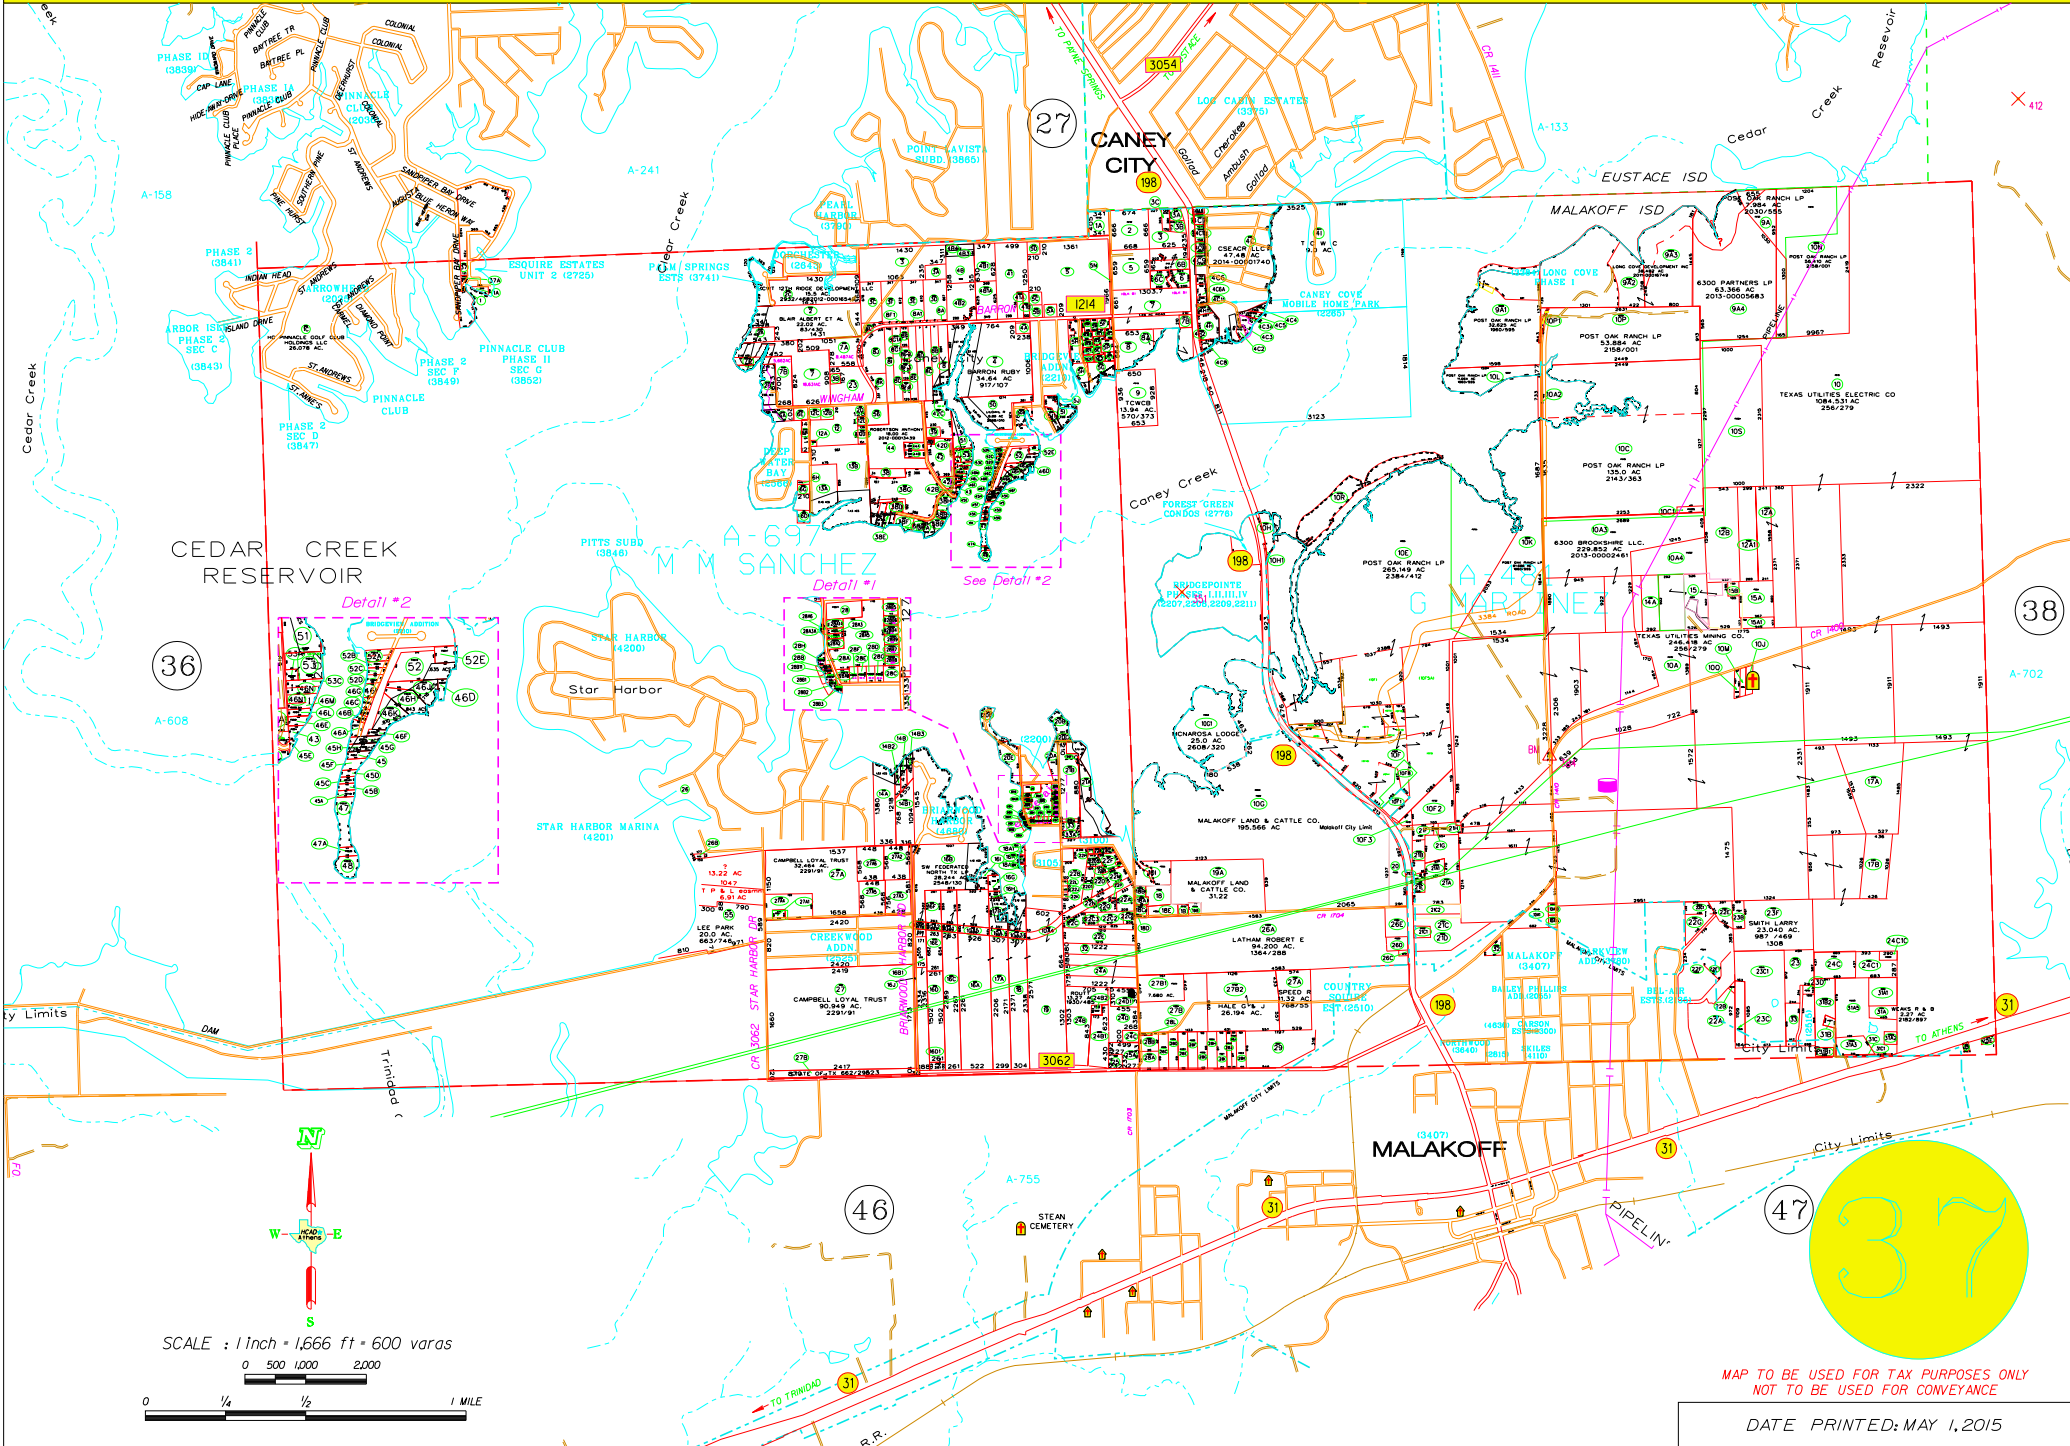

HENDERSON COUNTY APPRAISAL DISTRICT - MALAKOFF ISD

SCALE : 1 Inch = 1,666 ft + 600 varas
0 500 1000 2000
0 1/4 1/2 1 MILE

37

MAP TO BE USED FOR TAX PURPOSES ONLY
NOT TO BE USED FOR CONVEYANCE

DATE PRINTED: MAY 1, 2015