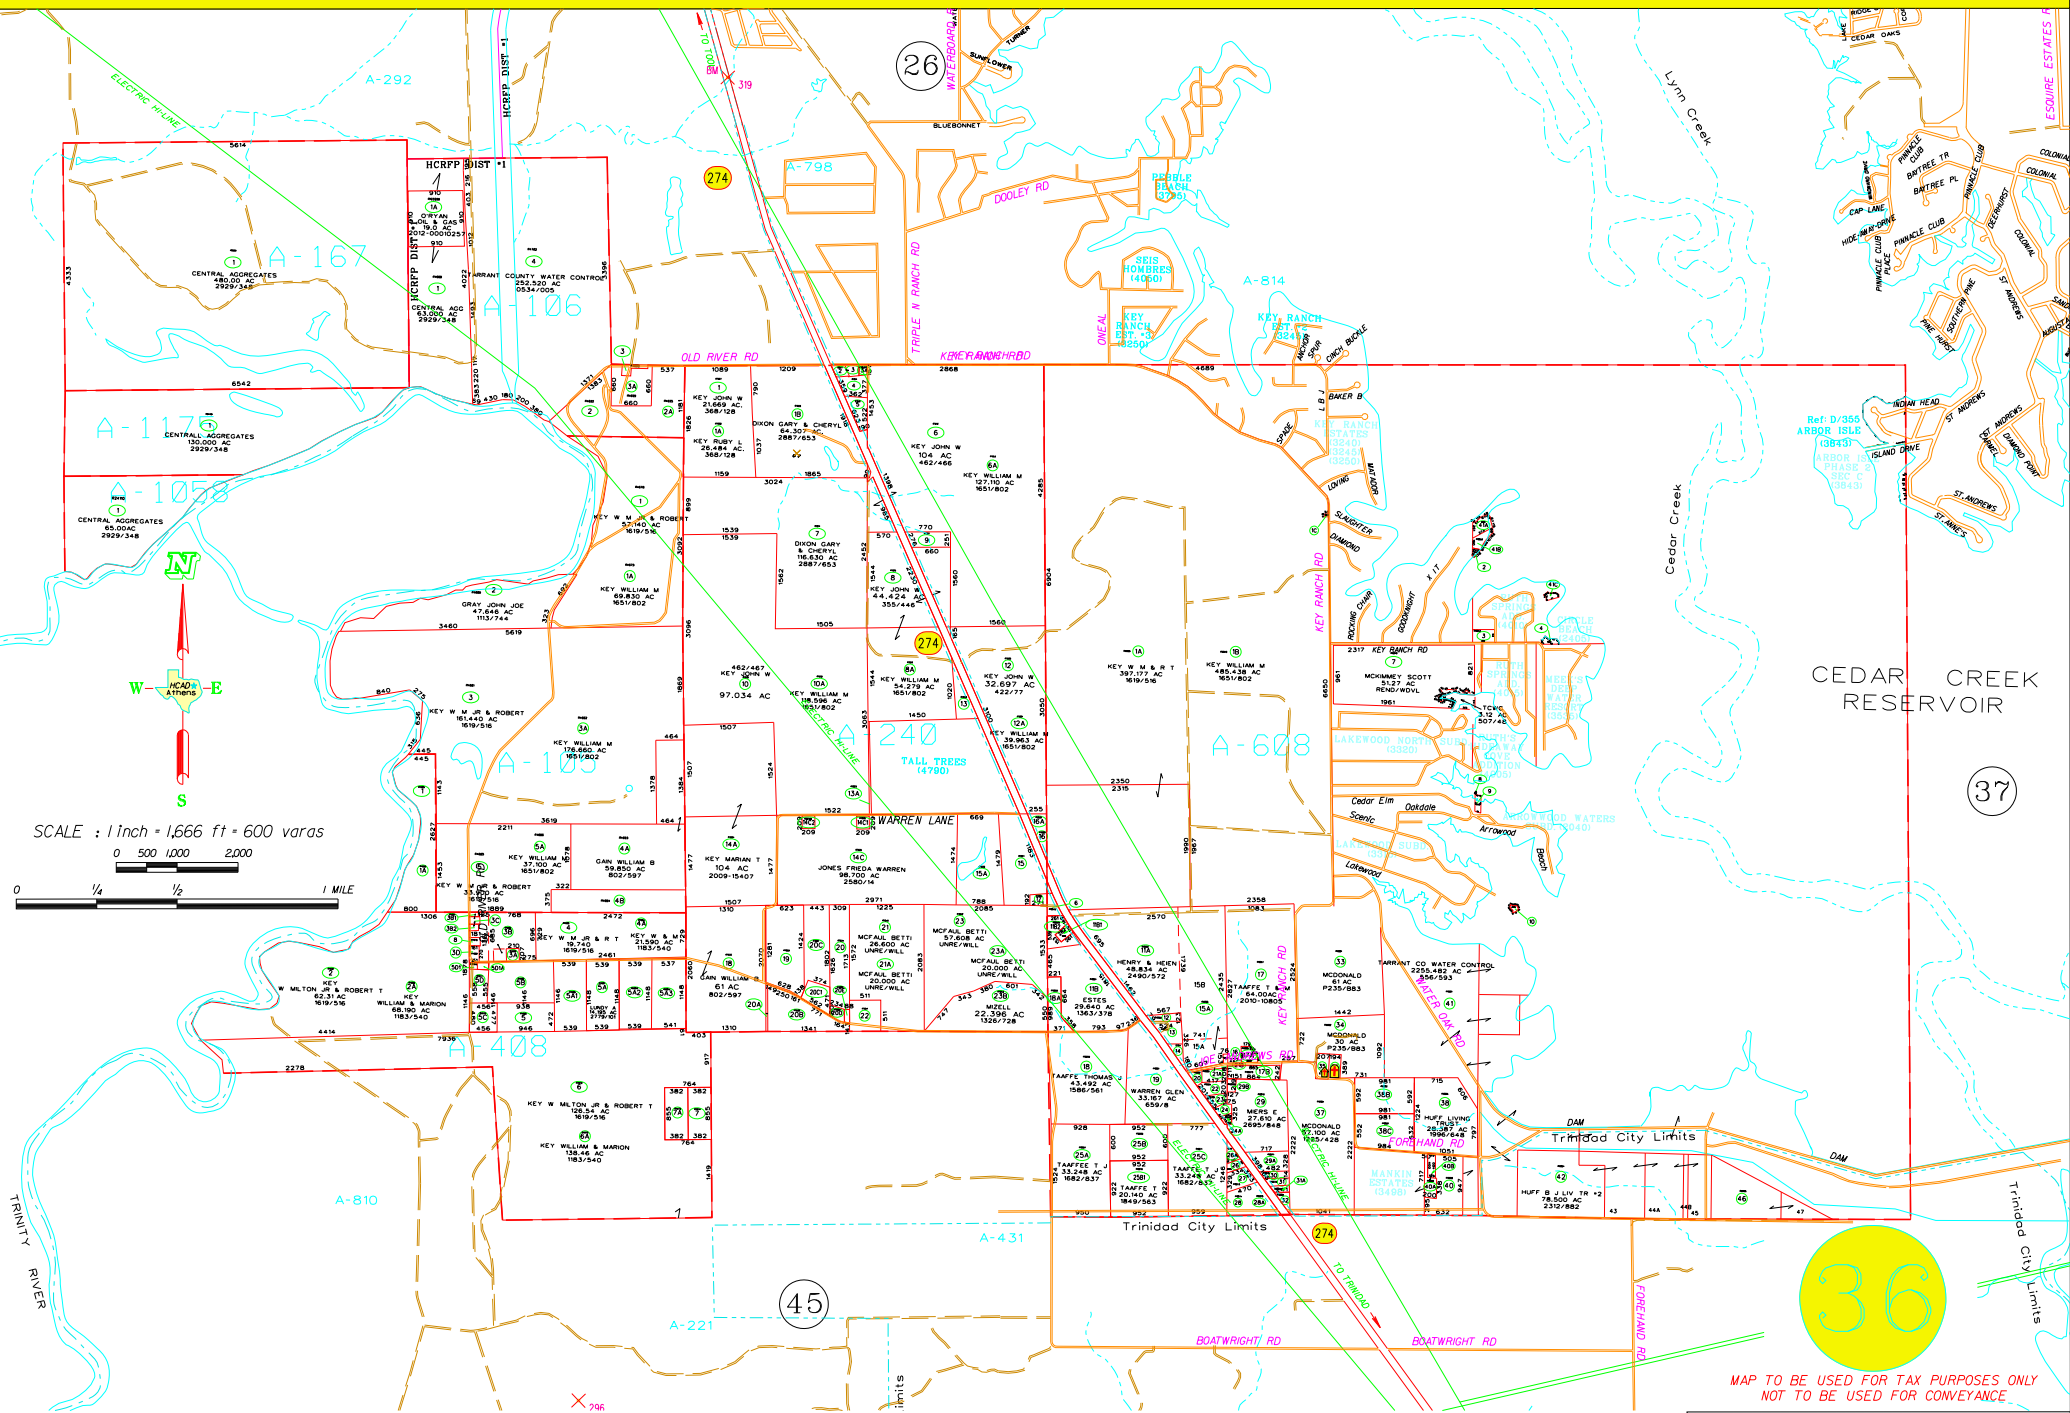

HENDERSON COUNTY APPRAISAL DISTRICT - MALAKOFF ISD

MAP TO BE USED FOR TAX PURPOSES ONLY
NOT TO BE USED FOR CONVEYANCE

DATE PRINTED: MAY 1, 2015