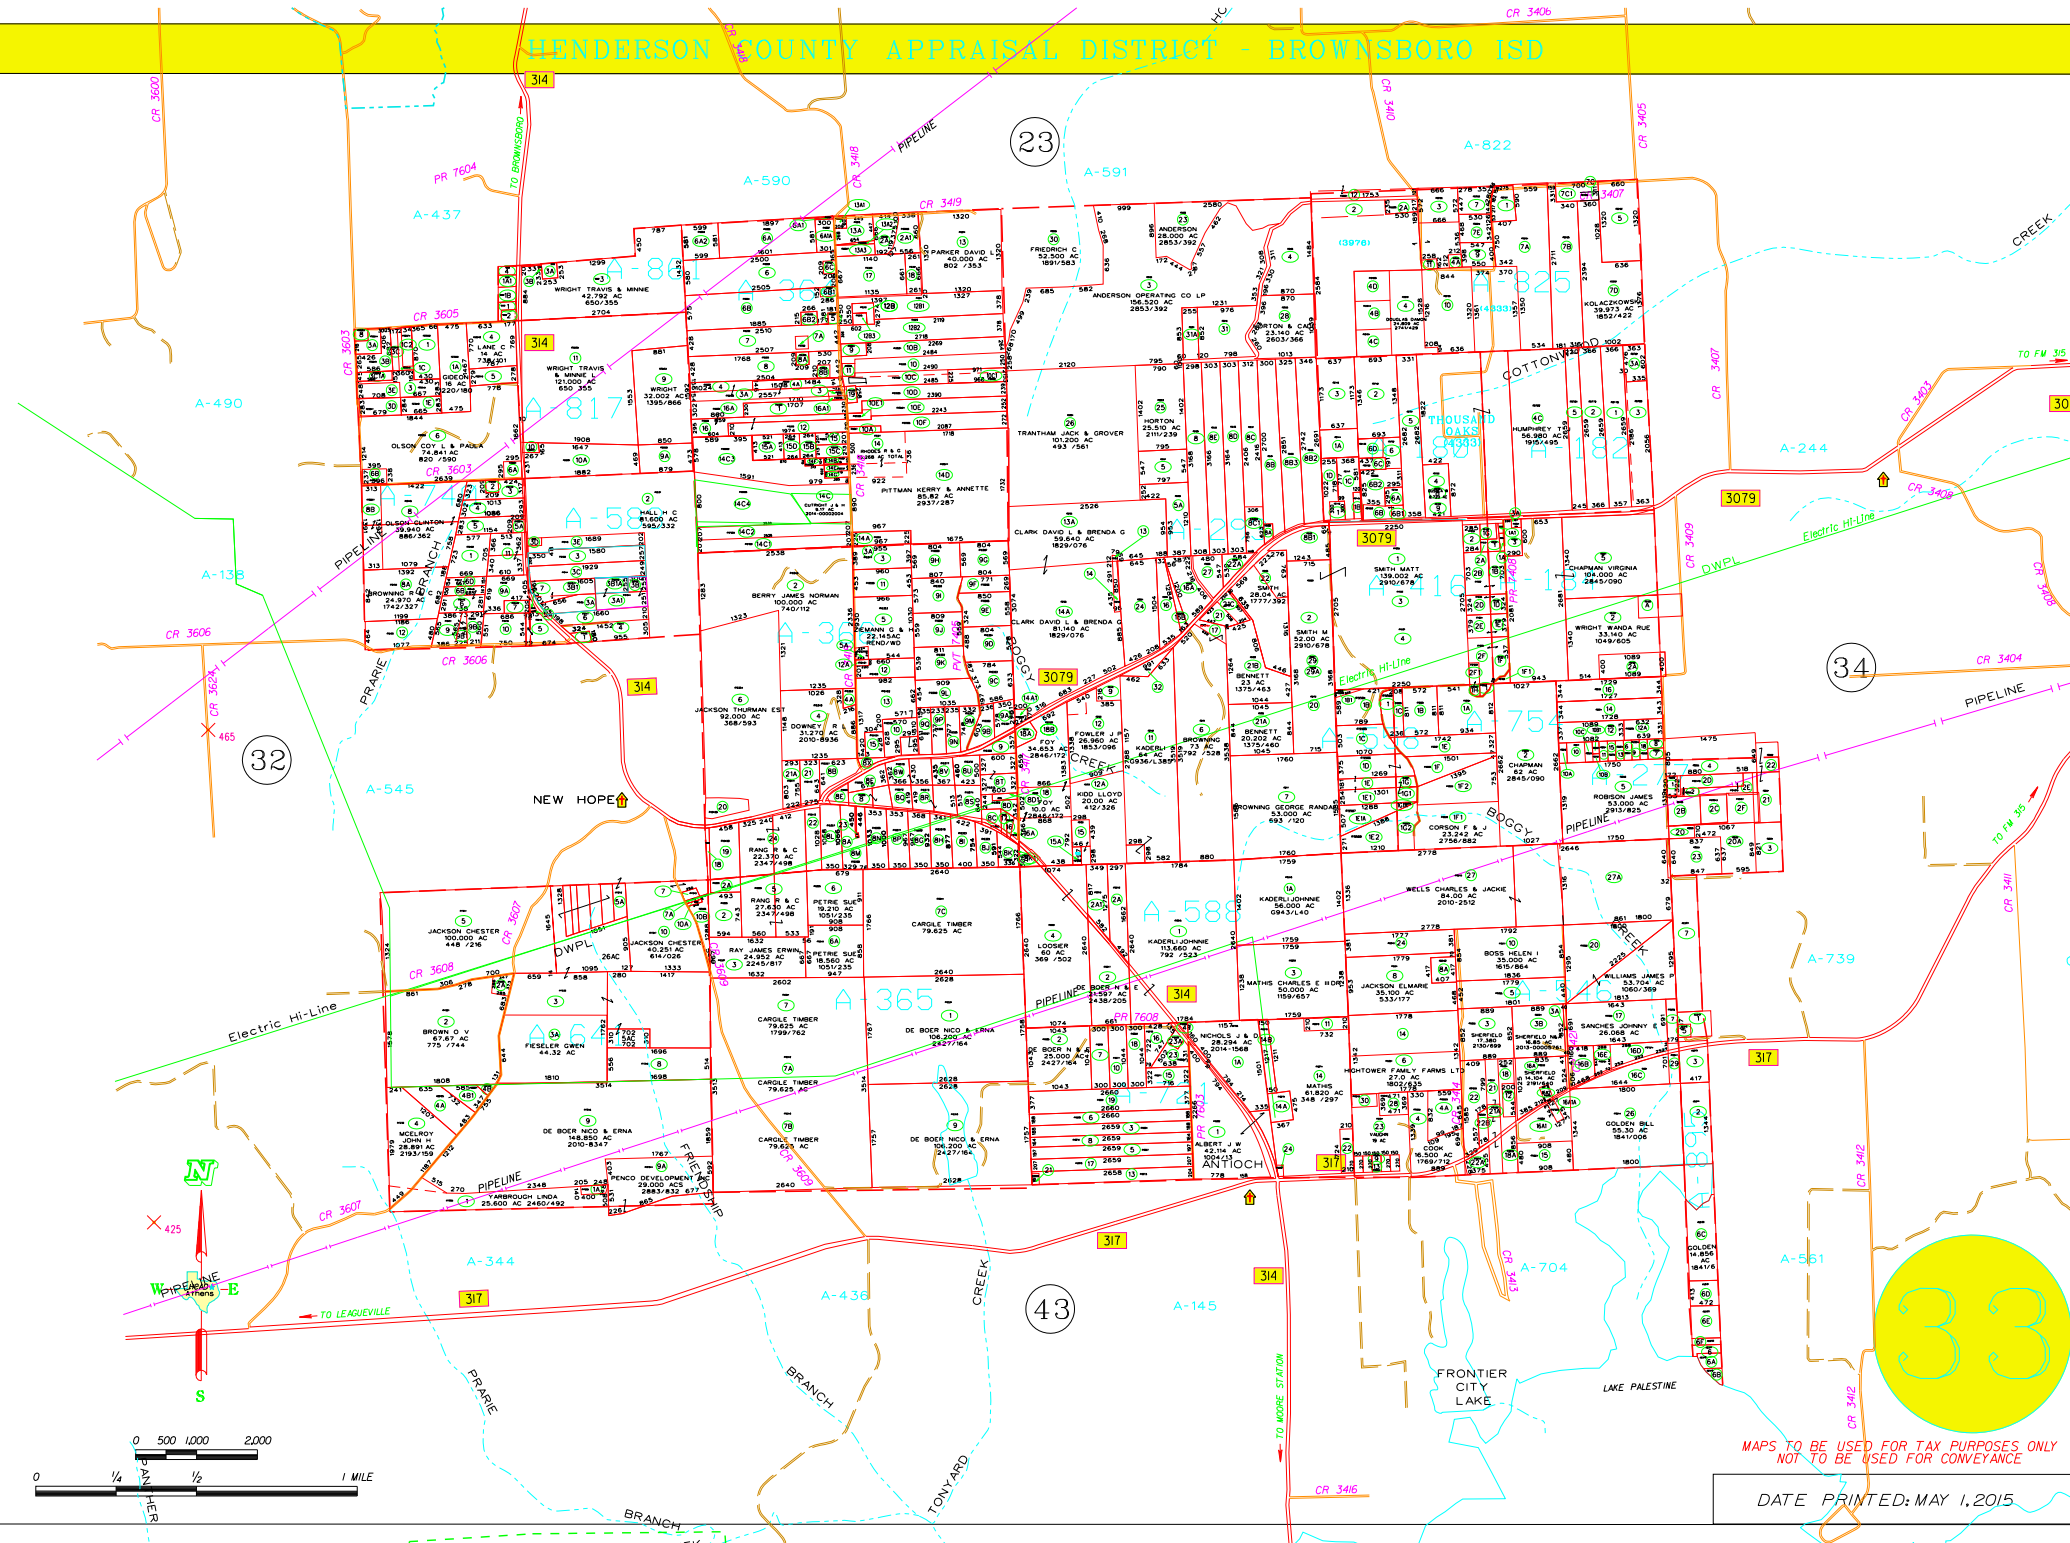

# HENDERSON COUNTY APPRAISAL DISTRICT - BROWNSBORO ISD

MAPS TO BE USED FOR TAX PURPOSES ONLY  
NOT TO BE USED FOR CONVEYANCE

DATE PRINTED: MAY 1, 2015